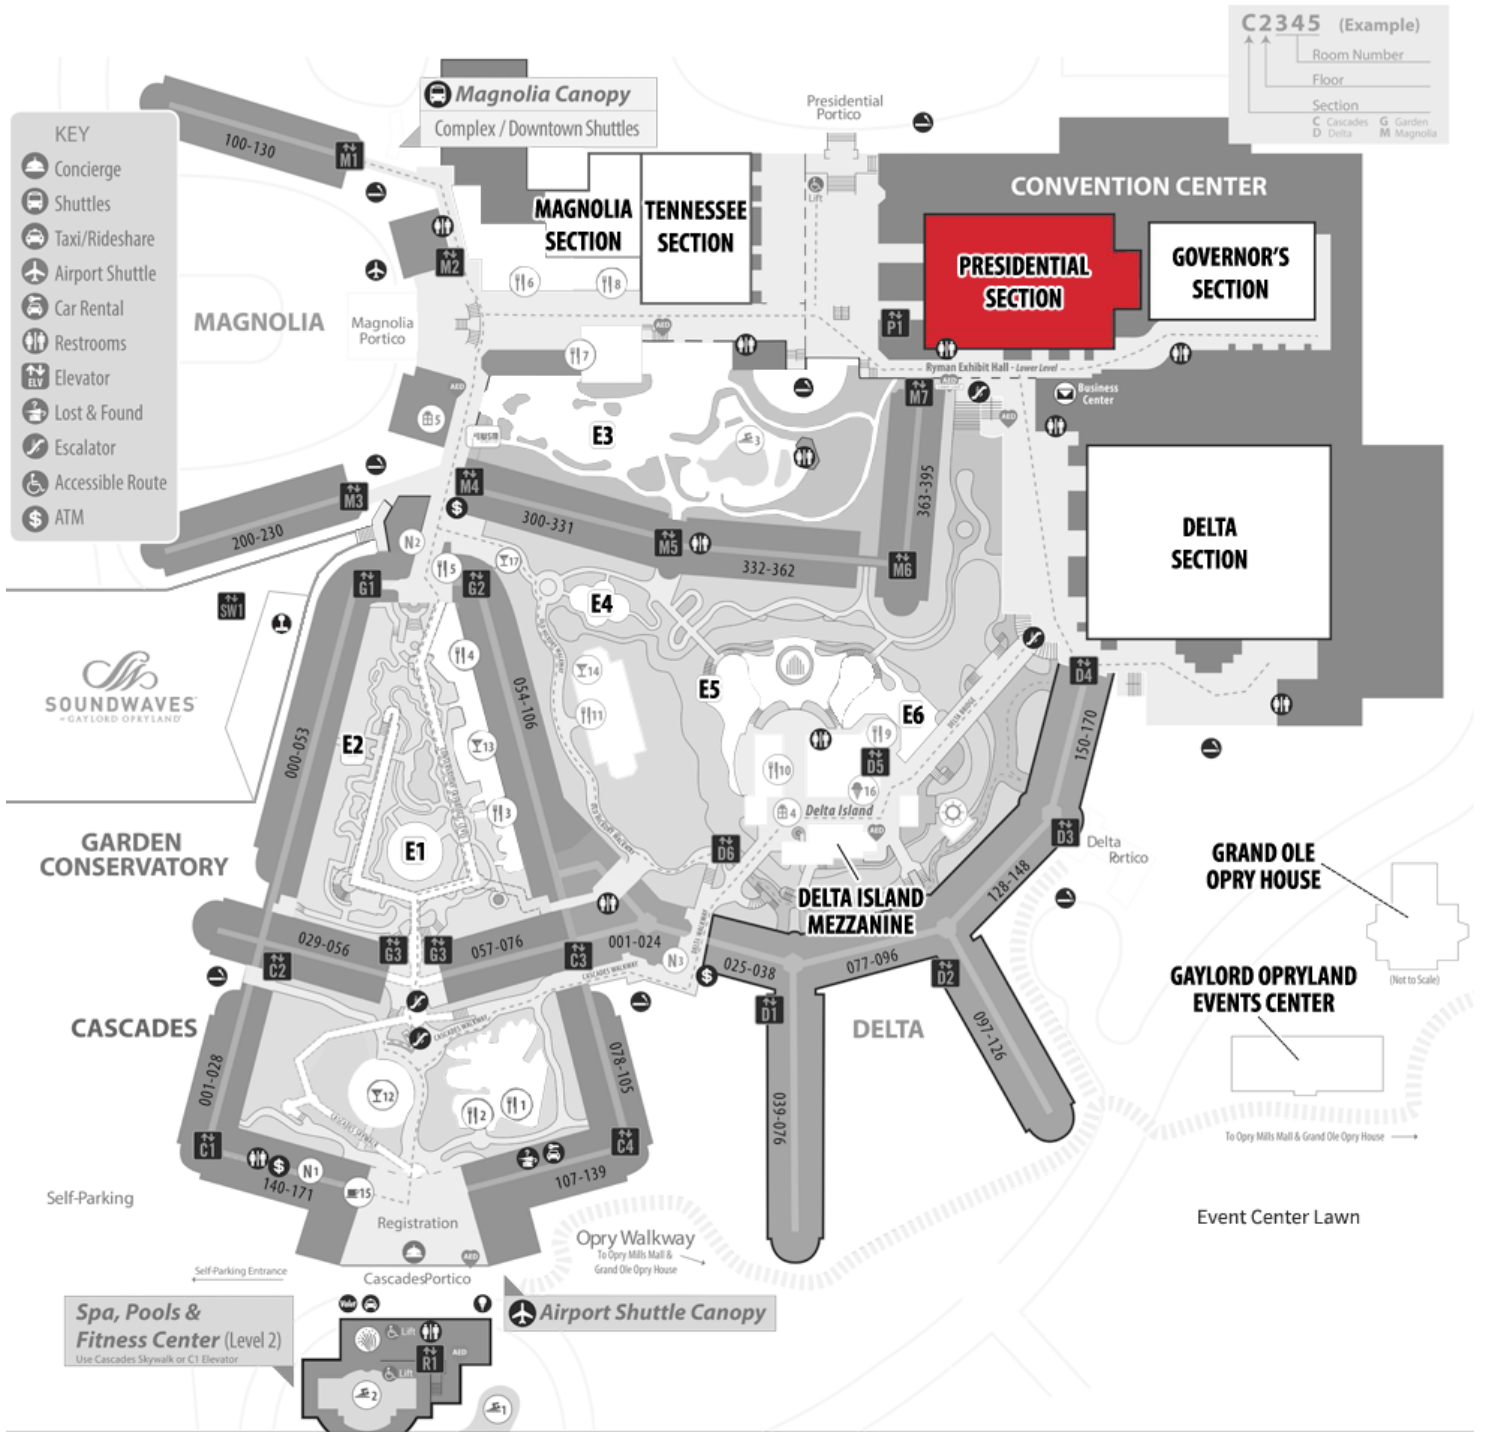

Resort Map - Gaylord Opryland Resort & Convention Center

FOOD & DRINK

- Ⓜ Cascades American Café
- Ⓜ Wasabi's Sushi Bar
- Ⓜ Solario Cantina (Lower Level)
- Ⓜ Ravello (Lower Level)
- Ⓜ Conservatory Café
- Ⓜ Fuse Sports Bar
- Ⓜ Jack Daniel's
- Ⓜ Findley's Irish Pub

- Ⓜ Stax Burgers
- Ⓜ Paisano's Pizzeria & Vino
- Ⓜ Old Hickory Steakhouse
- Ⓜ The Falls
- Ⓜ Conservatory Wine Bar (Lower Level)
- Ⓜ Library Lounge
- Ⓜ Cocoa Bean Coffee House
- Ⓜ Delta Delight Frozen Yogurt
- Ⓜ American Craft Tavern

RECREATION

- Ⓜ Spa & Fitness Center (Level 2)
- Ⓜ Cascades Outdoor Pool (Access through Spa)
- Ⓜ Indoor Pool (Access through Spa)
- Ⓜ Magnolia Outdoor Pool
- Ⓜ Delta Riverboats
- Ⓜ Delta Fountain Show
- Ⓜ Gaylord Springs Golf Pick-Up

EVENT LOCATIONS

- Ⓜ Crystal Gazebo
- Ⓜ Lion's Head Fountain
- Ⓜ Magnolia Courtyard
- Ⓜ Delta Pavilion
- Ⓜ Delta Landing
- Ⓜ Water's Edge